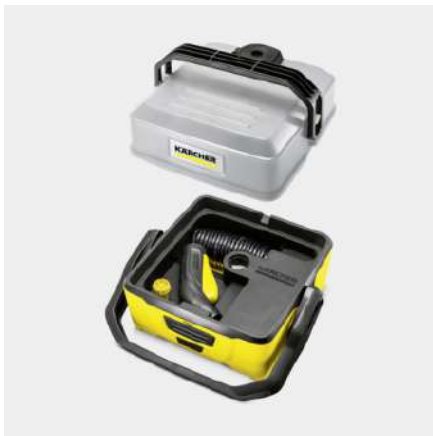

OC 3

Leave the dirt where you found it, with the Kärcher OC 3 Portable Cleaner. The ideal solution for on-the-go cleaning of bikes, boots and outdoor equipment.

Order no. 1.680-019.0

- Very compact, easy-to-carry and easy-to-store cleaning device
- Mobile, independent cleaning thanks to the integrated battery and removable water tank

Equipment

Water tank volume	l	4
Lithium ion battery		■
Hose length	m	2.8
Flat jet nozzle		■
Integrated water filter		■
Device filter		■

■ Included in delivery.

Compact design

- Convenient storage of the spiral hose and trigger gun under the removable water tank.
- Easy to transport, with space-saving storage.

Integrated lithium-ion battery

- Cleaning independent of a power source.
- Long battery runtime, meaning it can be used several times before it must be recharged. The LED warns you when the battery is low.

Efficient, but gentle low pressure

- Low pressure offers the advantage of cleaning that is both efficient and extremely gentle at the same time.
- The standard nozzle with a flat spray enables you to watch the dirt wash away. The cone-spray nozzle is ideal for more sensitive cleaning like dog paws.